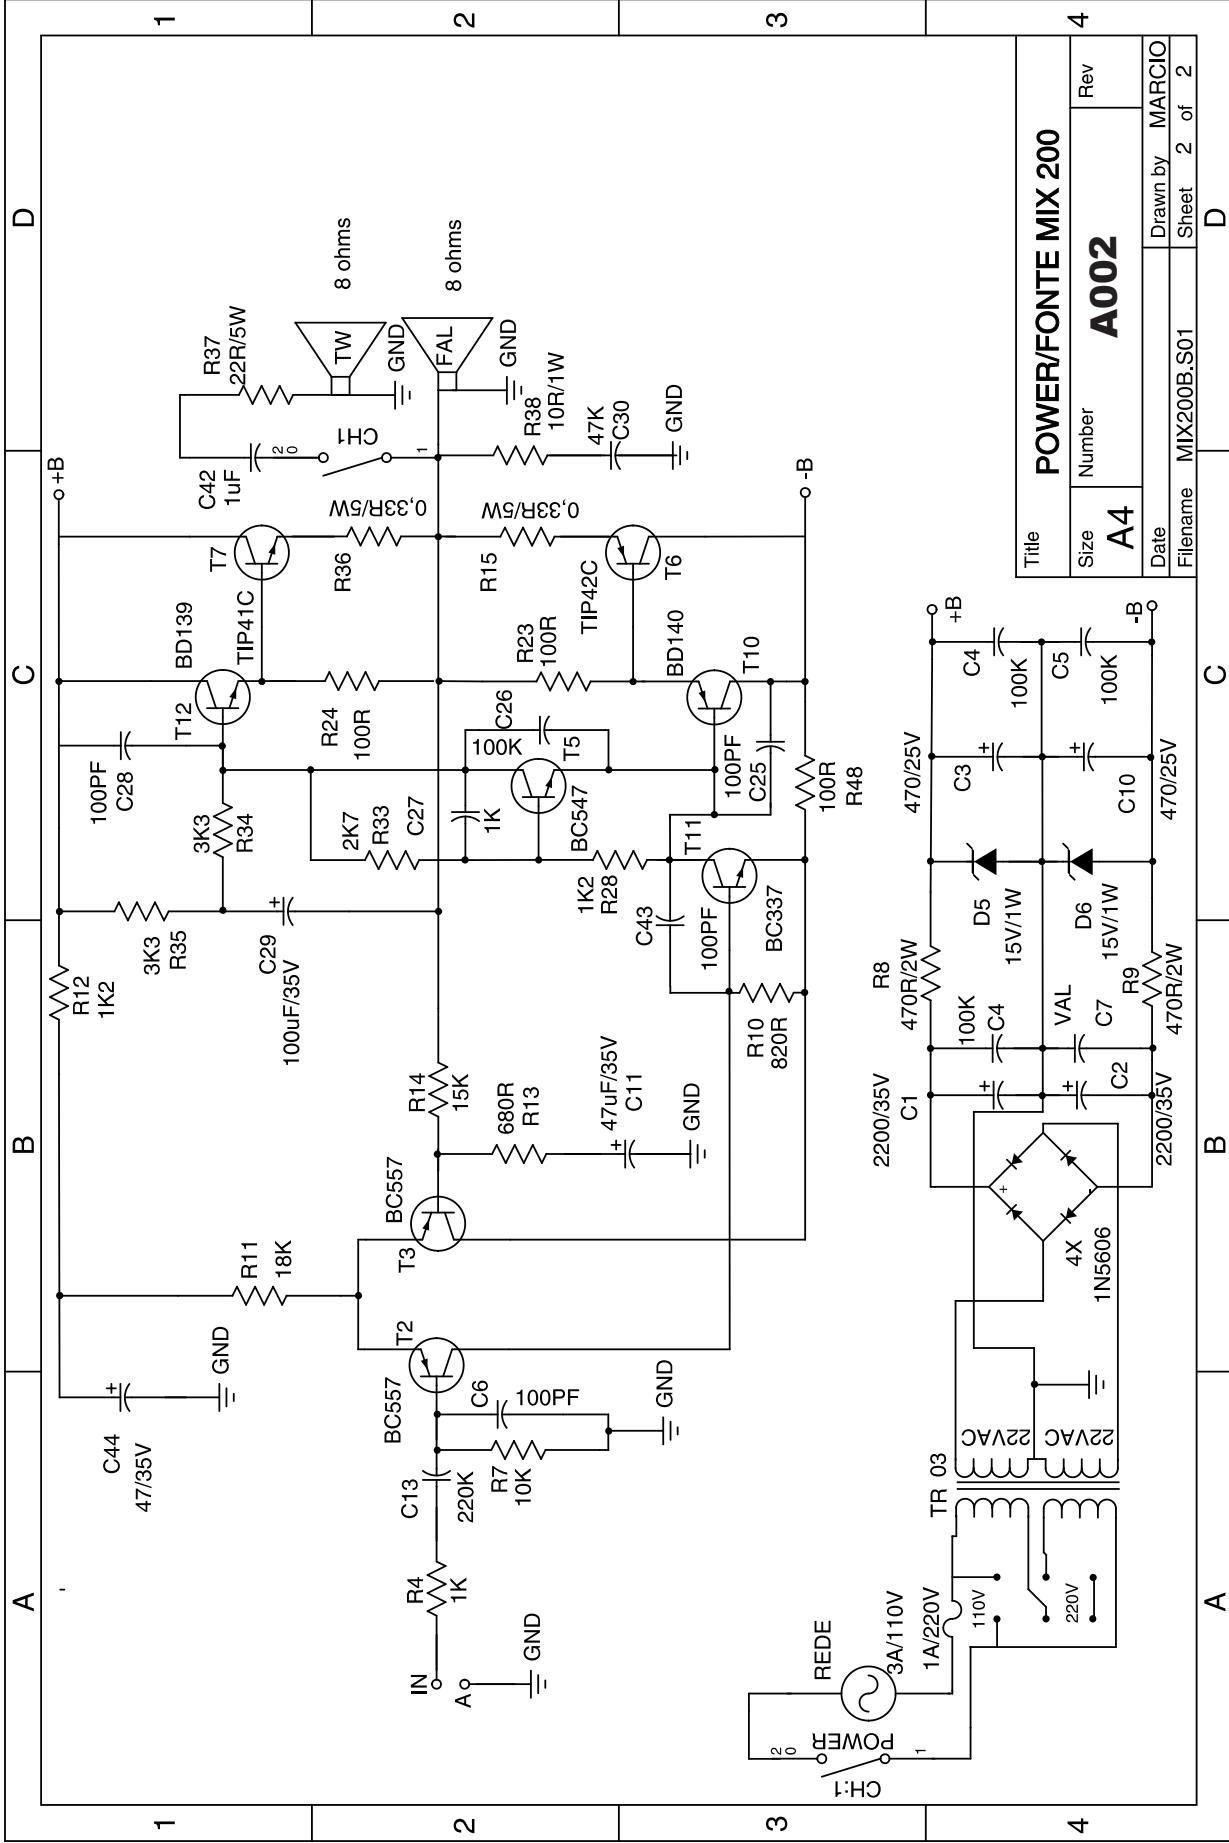

Title			MIX 200
ESTAGIO DE ENTRADA			
Size	Number	Rev	
A3	A001	00	
Date	Drawn by	MARCIO	
Filename	MIX200.S01	Sheet	1 of 2

Title		POWER/FONTE MIX 200	
Size	Number	Rev	
A4			
Date	Drawn by		MARCIO
Filename	MIX200B.S01	Sheet	2 of 2